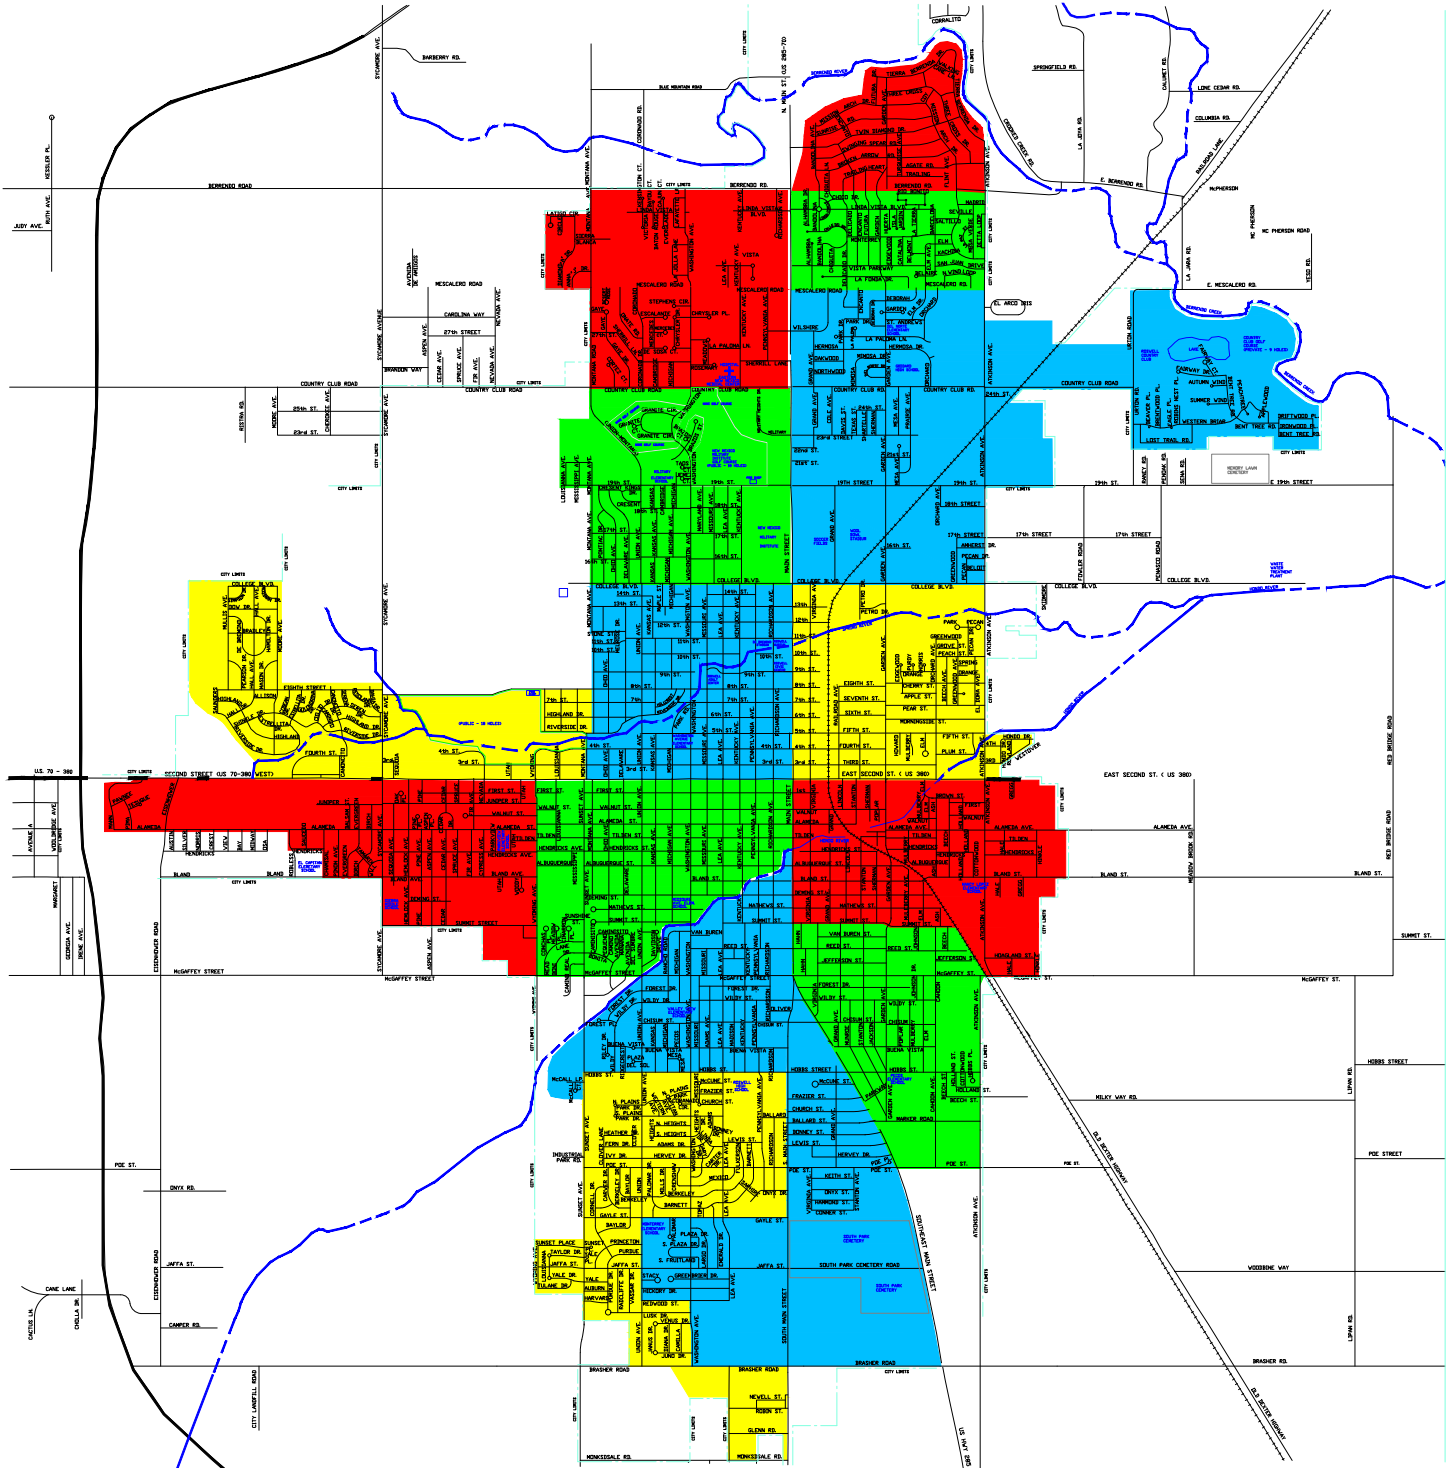

# City of Roswell SOLID WASTE DEPARTMENT GRAPPLER TRUCK ROUTE MAP

Holidays, equipment downtime and bad weather may cause delays to the scheduled grapple bulk pickup service at times. However, the department is committed to returning to the established schedule as soon as possible. Residents should have their bulk items in the alley for the grapples the weekend prior to the scheduled week on the map. If items in your alley haven't been collected in accordance with the map, please call the Sanitation office (624-6746) so we can provide you with an estimated pickup schedule.

## Map Legend

COLOR CODE	COMPLETION SEQUENCE
RED	1st Five (5) workdays of each month
GREEN	2nd Five (5) workdays of each month
BLUE	3rd Five (5) workdays of each month
YELLOW	4th Five (5) workdays of each month